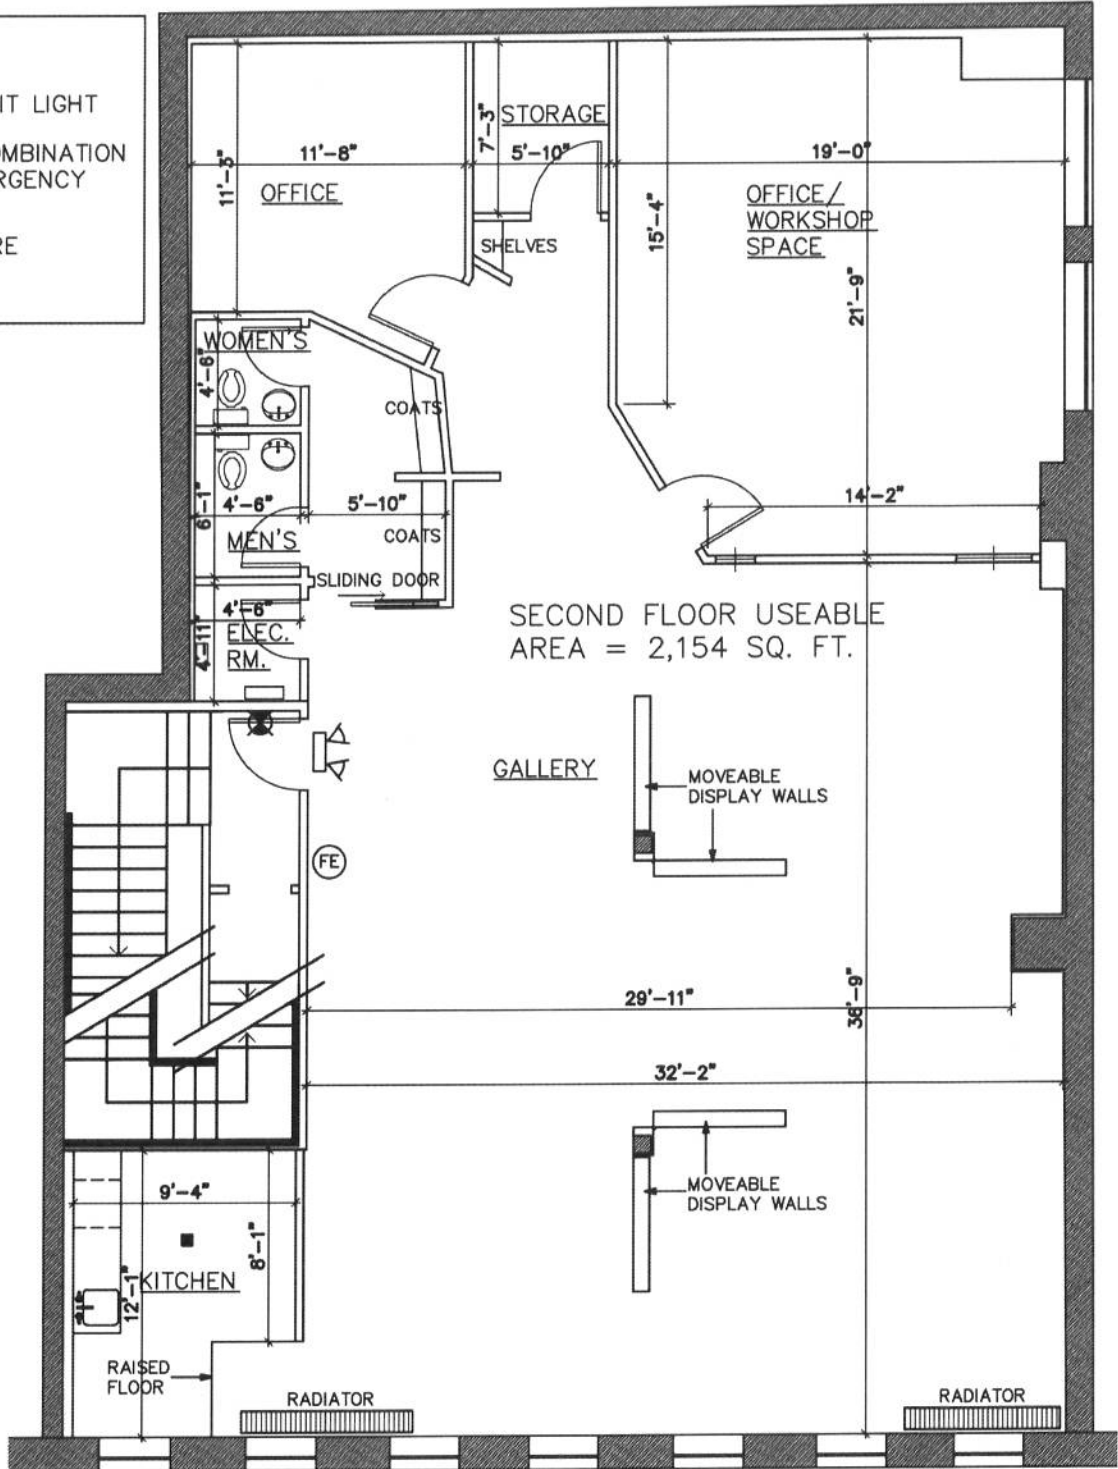

LEGEND

-  WALL MOUNTED EXIT LIGHT
-  WALL MOUNTED COMBINATION EXIT LIGHT & EMERGENCY LIGHT UNIT
-  WALL MOUNTED FIRE EXTINGUISHER

ART ZONE
 1673 BARRINGTON STREET
 SECOND FLOOR
 HALIFAX, NS
 SCALE: 1/8"=1'-0"
 JANUARY 23, 2015