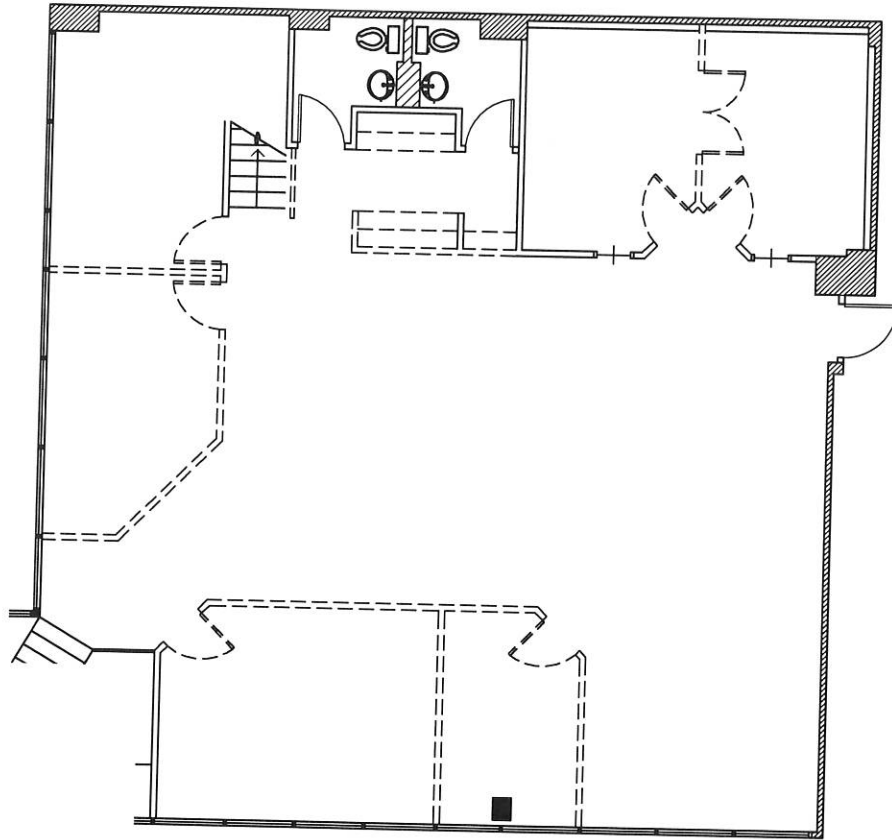

As Built Floor Plan
Suite 430
The Brewery
Halifax, NS
Scale: 1/8"=1'-0"
December 6, 2010

INTERIOR DESIGN